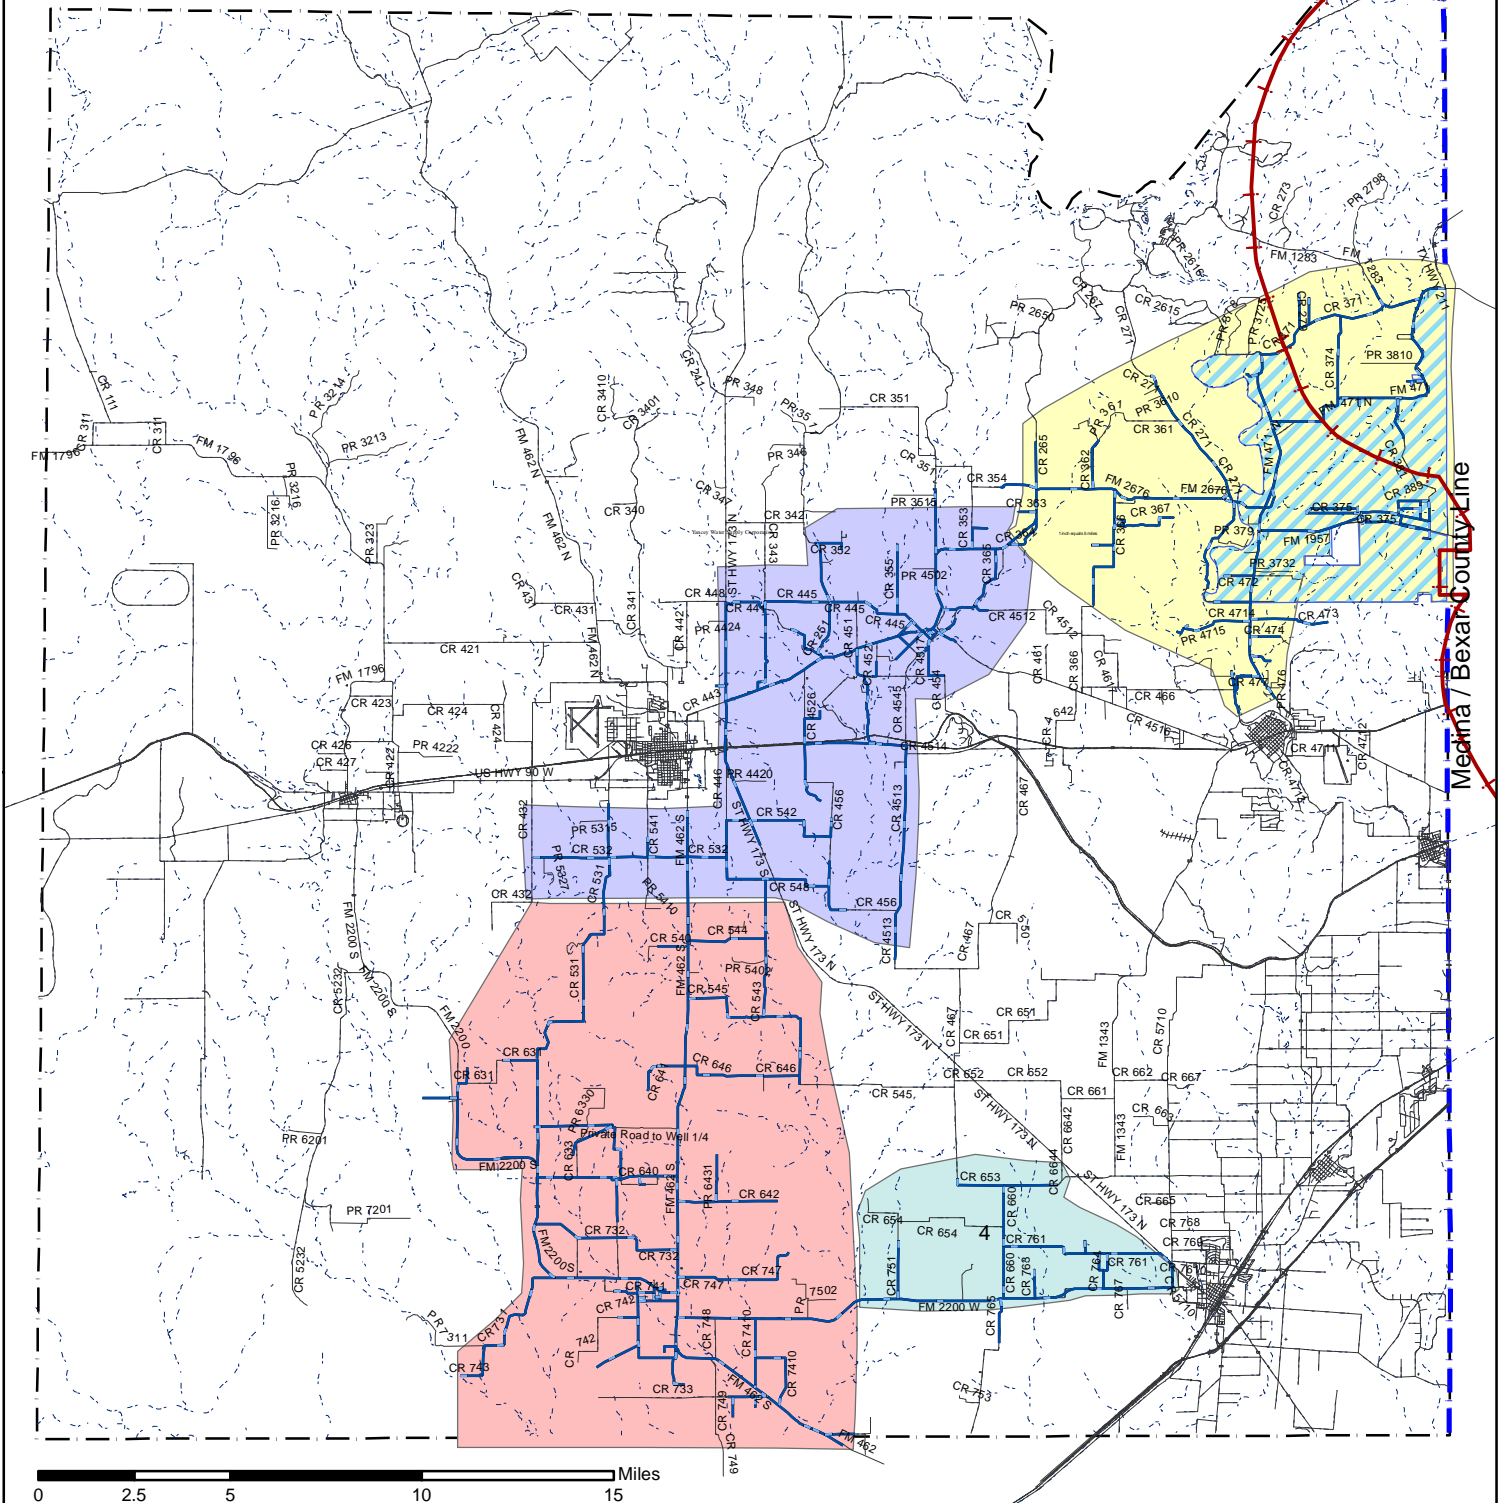

Yancey Water Supply Corporation Director Areas

Legend

- San Antonio ETJ
- YWSC Distribution System Area
- Bounded CCN - Amended
- Yancey Area 1
- Rio Medina Area 2
- Hondo / Quihi Area 3
- Devine Area 4