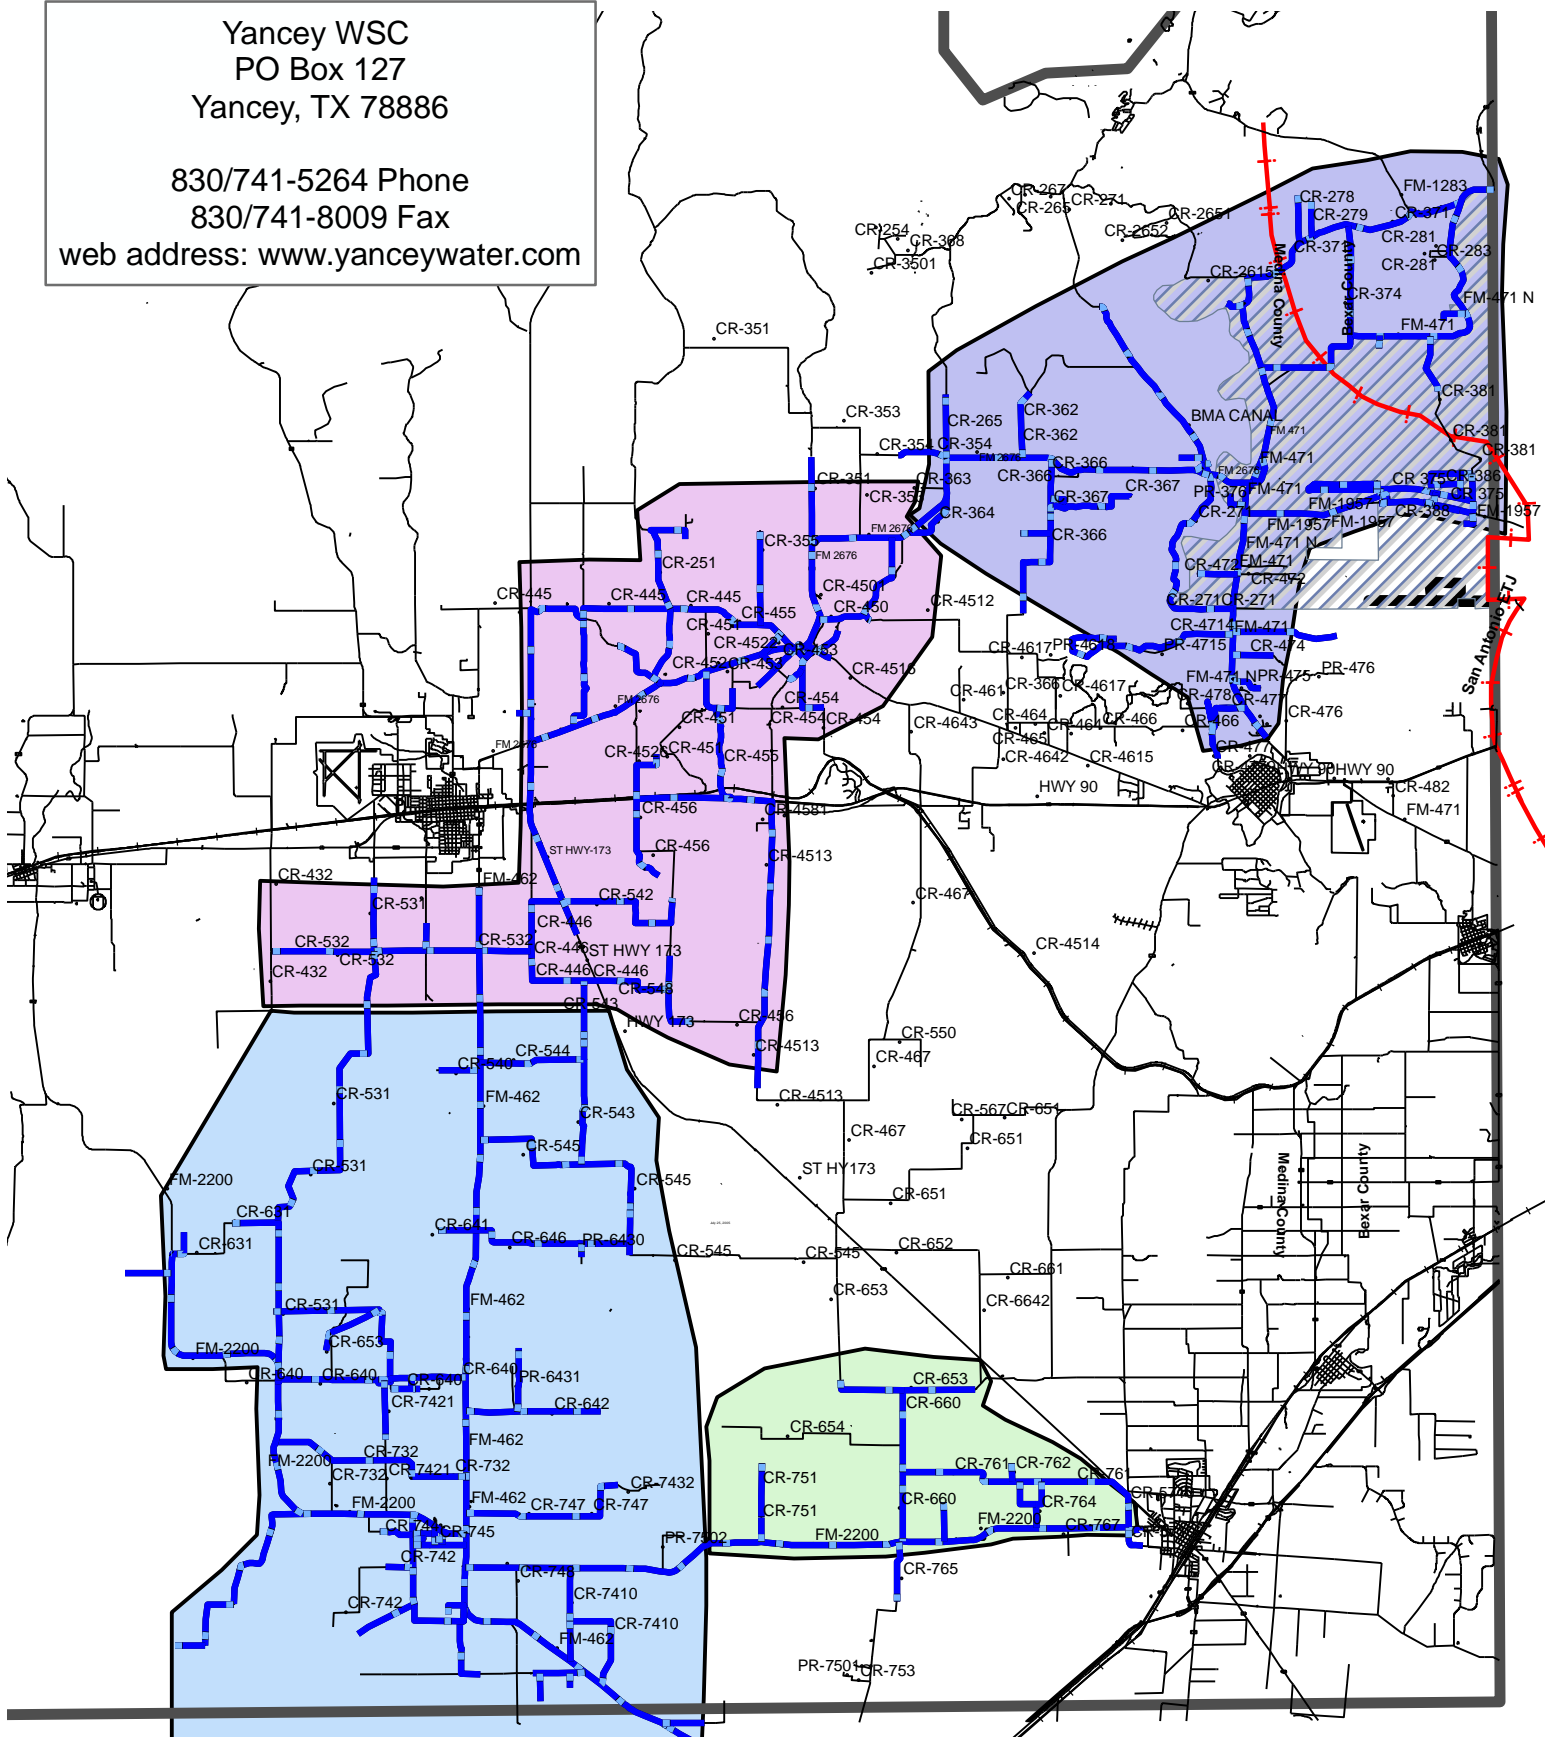

Yancey WSC
 PO Box 127
 Yancey, TX 78886

830/741-5264 Phone
 830/741-8009 Fax
 web address: www.yanceywater.com

Legend	
	Yancey WSC Line CCN
	SanAntonio ETJ
	Yancey WSC Bounded CCN
	Yancey - Area 1
	RioMedina - Area 2
	Hondo-Quihi - Area 3
	Devine - Area 4

0 1.5 3 6 Miles

1 inch equals 4 miles